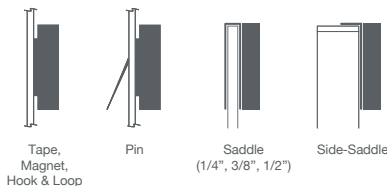

Kevin Malone

FRAME LENS PAPER

PlusOne has six standard mounting options to meet a variety of installation applications for office furniture workstations. Sign pricing includes the mount at no additional cost.

CHOOSE FROM 6 STANDARD MOUNTS

HIGHLIGHTS

- Part Number: Model #290+1.
- Sign Dimensions: 2" high by 8.5" wide.
- Finish: Silver-painted aluminum frame.
- Clients print their own paper inserts with supplied white perforated paper and online templates.
- Six standard panel mounts: Tape, Magnet, Hook & Loop, Pin, Saddle, and Side-Saddle.
- Complimentary vinyl glass backers conceal tape.
- Additional options available: Sign frame and paper colors, mounts, and laser-print copy inserts. Standard lead-times apply.